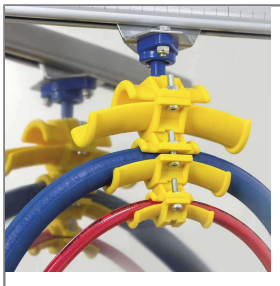

Product Description

PRODUCT NO.: 107000301

HOSE CARRIER 32 MM POLYAMIDE / GALANIZED STEEL

Hose trolleys (Rollers with ball bearings)
For C-Rail 32 x 30 mm
Load capacity 20 kg
Material: Plastic / galvanized steel

Hose guide system elements for easy installation on 32 x 30 mm profile rails, for existing systems:
Material: galvanized steel / plastic
For hoses with an outer diameter of 10-16, 17-25 and 26-32 mm
Safe and variable adaptations, indestructible and easy to disassemble
Smooth-running guide rollers
Corrosion-free and lightweight
Can be put together individually (modular system)
Temperature range: - 30°C to + 60°C
Contact us! We deliver further extensive accessories on request!

Technical data

| | | | |
|----------|----------------------------|------|------------------|
| Material | Galvanised steel / Plastic | Type | Profile 32x30 mm |
|----------|----------------------------|------|------------------|