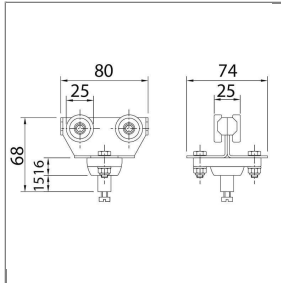

Product Description

PRODUCT NO.: 107000301

HOSE CARRIER 32 MM POLYAMIDE / GALANIZED STEEL

Hose trolleys (Rollers with ball bearings)
For C-Rail 32 x 30 mm
Load capacity 20 kg
Material: Plastic / galvanized steel

Hose guide system elements for easy installation on 32 x 30 mm profile rails, for existing systems:
Material: galvanized steel / plastic
For hoses with an outer diameter of 10-16, 17-25 and 26-32 mm
Safe and variable adaptations, indestructible and easy to disassemble
Smooth-running guide rollers
Corrosion-free and lightweight
Can be put together individually (modular system)
Temperature range: - 30°C to + 60°C
Contact us! We deliver further extensive accessories on request!

Technical data

| | | | |
|----------|----------------------------|------|------------------|
| Material | Galvanised steel / Plastic | Type | Profile 32x30 mm |
|----------|----------------------------|------|------------------|