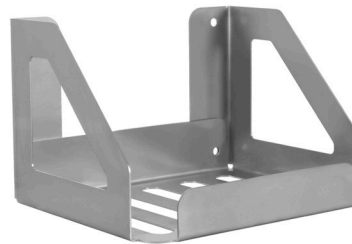

DRUM HOLDER

Call one of our team members
on 07 5493 8868 for more information.

a: 3/6 Textile Avenue
Warana QLD 4575
e: office@chiefsaustralia.com

chiefsaustralia.com