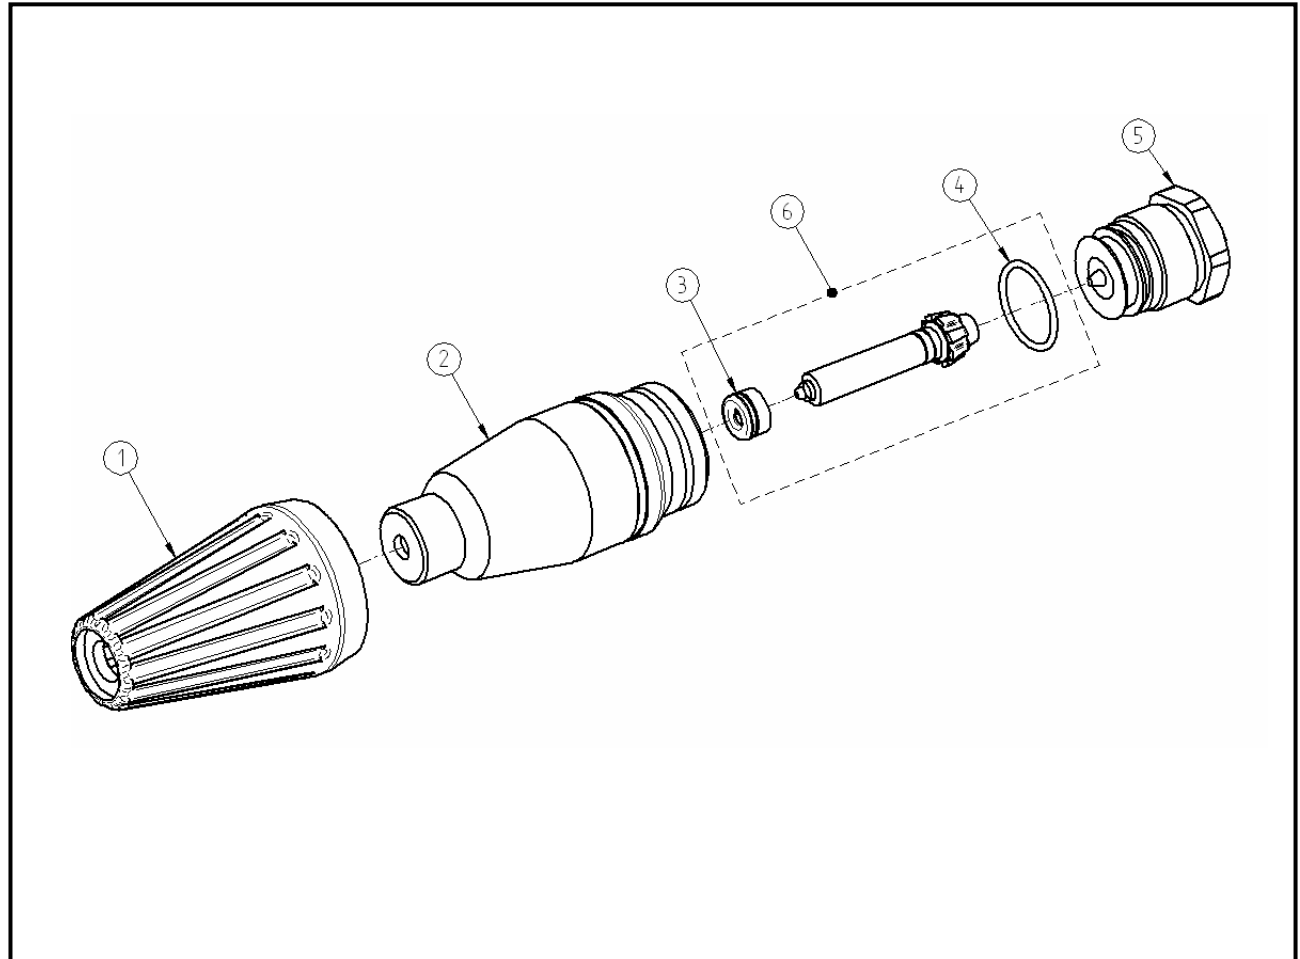

Spare Parts
<b>Rotating nozzle ST-458.1</b>
Item-No. 20 0458 6 . .

Pos.	Item-No.	Description
1	02 0001 025	Protection cap
2	01 0001 070	Housing brass
3	05 0001 360	O-ring for ceramic seat
4	05 0001 070	O-ring for inlet
5.1	01 0001 088	Inlet complete brass 030
5.2	01 0001 085	Inlet complete brass 035
5.3	01 0001 086	Inlet complete brass 040
5.4	01 0001 087	Inlet complete brass 045/050/055/070
5.5	01 0001 089	Inlet complete brass 060/065/080/090/100

Pos.	Item-No.	Description
6.1	20 0458 230	Repair-kit with nozzle 030 (yellow)
6.2	20 0458 235	Repair-kit with nozzle 035 (dark blue)
6.3	20 0458 240	Repair-kit with nozzle 040 (brown)
6.4	20 0458 245	Repair-kit with nozzle 045 (nature)
6.5	20 0458 250	Repair-kit with nozzle 050 (black)
6.6	20 0458 255	Repair-kit with nozzle 055 (light blue)
6.7	20 0458 260	Repair-kit with nozzle 060 (red)
6.8	20 0458 265	Repair-kit with nozzle 065 (dark grey)
6.9	20 0458 270	Repair-kit with nozzle 070 (white)
6.10	20 0458 280	Repair-kit with nozzle 080 (orange)
6.11	20 0458 290	Repair-kit with nozzle 090 (grün)
6.12	20 0458 210	Repair-kit with nozzle 100 (beige)