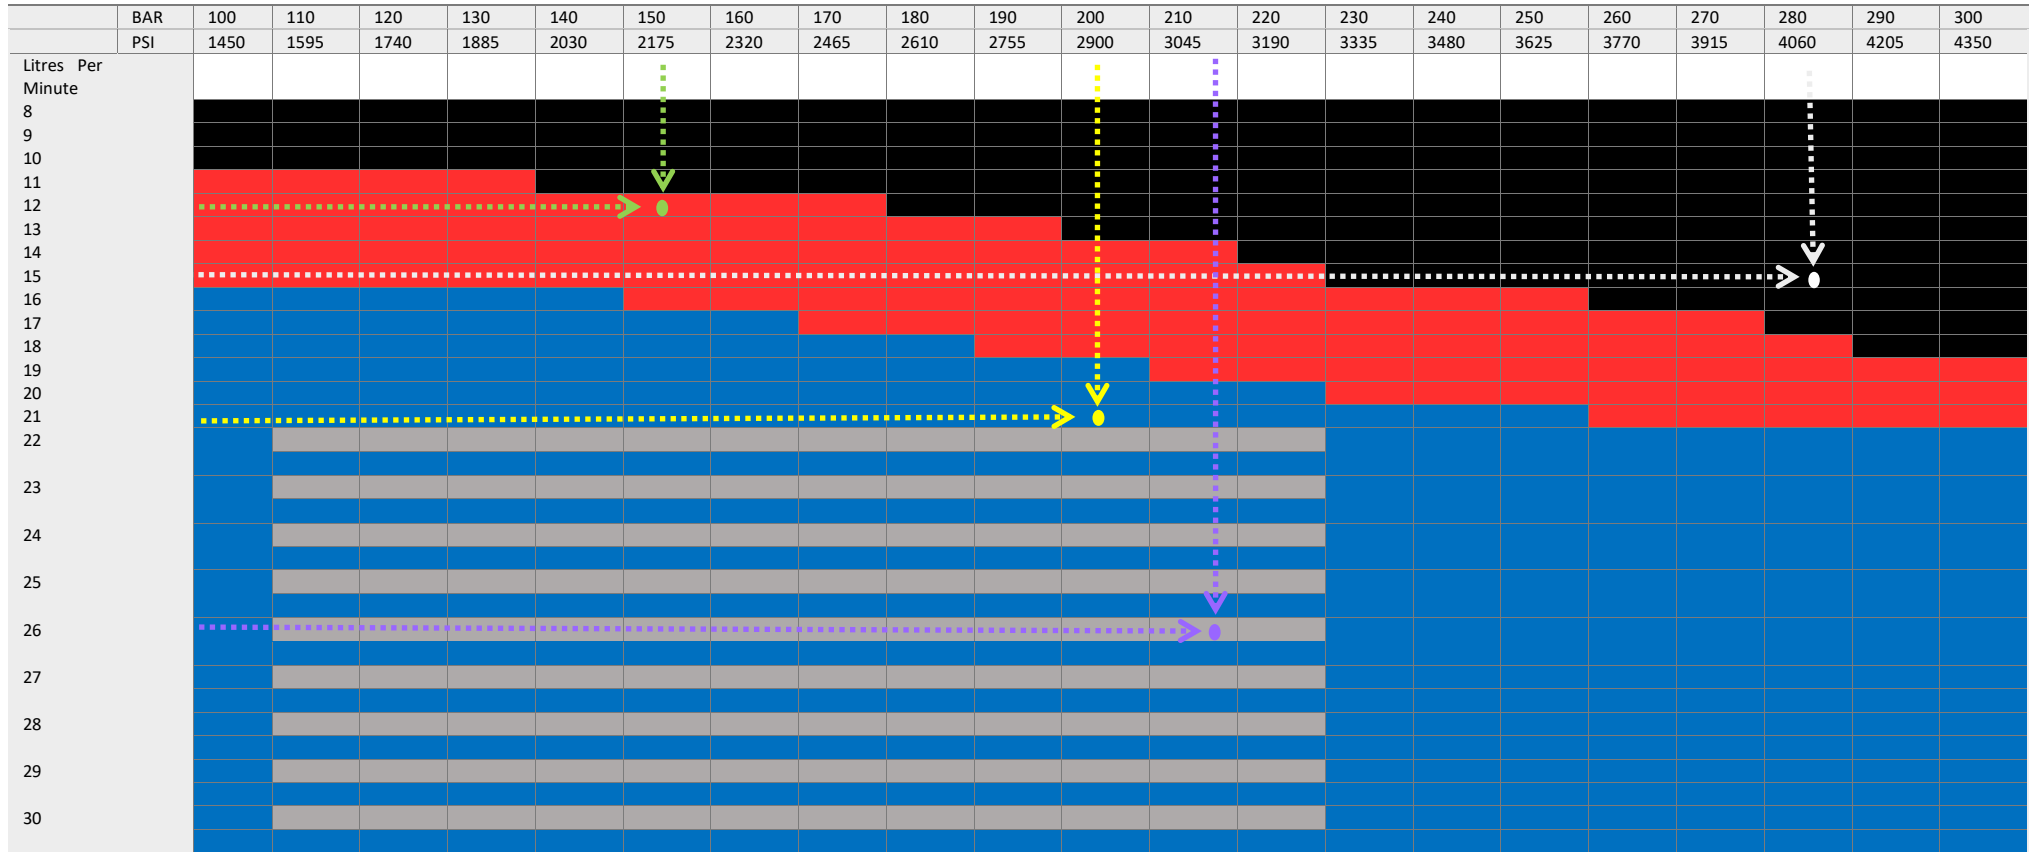

ABN 23 604 979 688 Nerta QLD Pty Ltd t/as Chiefs Australia

Examples: ● 2175psi @ 12LPM = Red Foaming Lance ● 4000PSI @ 15LPM = Black Foaming Lance ● 2900 PSI @ 21LPM = Blue Foaming Lance ● 3045 PSI @ 26LPM = Grey Foaming Lance