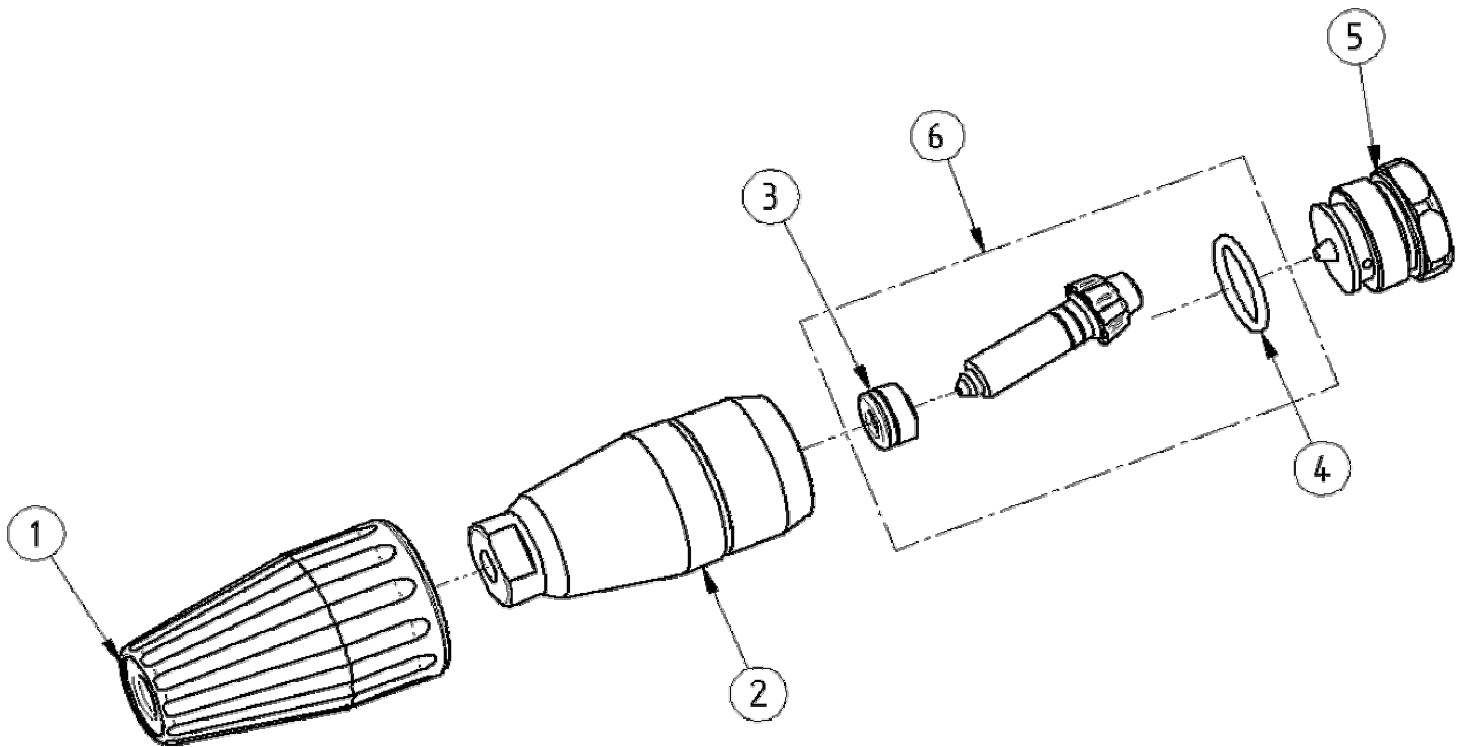

Spare Parts

Rotating nozzle ST-357.1

200-357-XXX

Pos.	Art.-Nr.	Bezeichnung
1	02 0007 405	Protection cap
2	01 0007 300	Housing brass
3	05 0001 360	O-ring for ceramic seat
4	05 0000 110	O-ring for inlet
5.1	01 0007 313	Inlet complete brass for nozzle 030/35
5.2	01 0007 312	Inlet complete brass for nozzle 040/045
5.3	01 0007 316	Inlet complete brass for nozzle 050/090/100
5.4	01 0007 317	Inlet complete brass for nozzle 055-060
5.5	01 0007 319	Inlet complete brass for nozzle 065/070/080

Pos.	Art.-Nr.	Bezeichnung
6.1	20 0357 230	Repair-kit with nozzle 030 (yellow)
6.2	20 0357 235	Repair-kit with nozzle 035 (dark blue)
6.3	20 0357 240	Repair-kit with nozzle 040 (brown)
6.4	20 0357 245	Repair-kit with nozzle 045 (nature)
6.5	20 0357 250	Repair-kit with nozzle 050 (black)
6.6	20 0357 255	Repair-kit with nozzle 055 (light blue)
6.7	20 0357 260	Repair-kit with nozzle 060 (red)
6.8	20 0357 265	Repair-kit with nozzle 065 (dark grey)
6.9	20 0357 270	Repair-kit with nozzle 070 (white)
6.10	20 0357 280	Repair-kit with nozzle 080 (orange)
6.11	20 0357 290	Repair-kit with nozzle 090 (green)
6.12	20 0357 210	Repair-kit with nozzle 100 (beige)