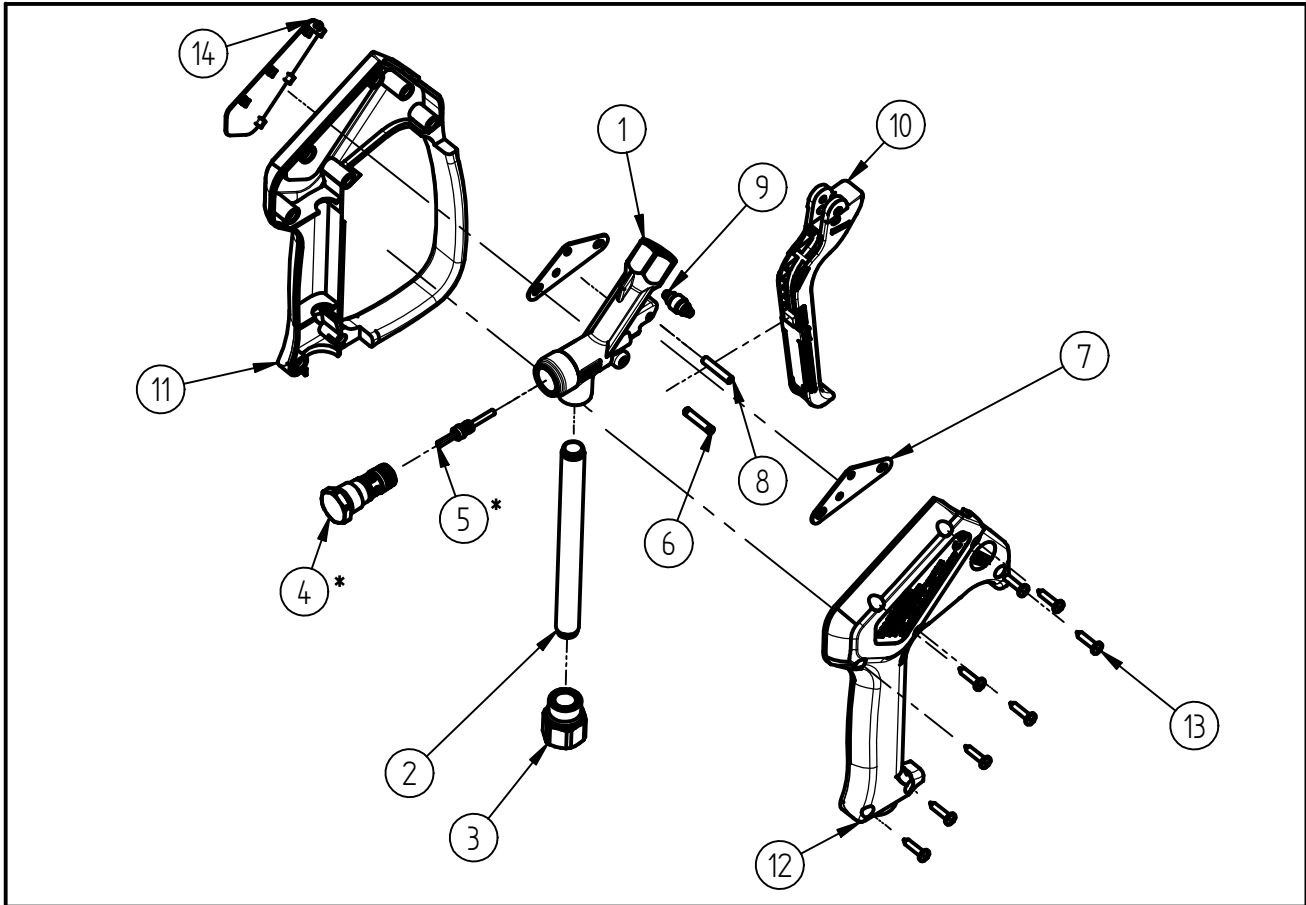

Spare Part
High Pressure Spray Gun ST-2600
 Item-No. 20 2600 500

Pos.	Item-No.	Description
1	01 0007 342	Housing ST-2300/2600 G1/4 female
2	07 0001 397	Pipe inlet
3	01 0002 600	Inlet- nut G3/8 female
4	20 2300 455	Valve TM ST-2300/2600
5	20 2300 380	Piston rod complete
6	04 0007 060	Pin
7	04 0007 059	Support plate
8	04 0007 081	Axle for trigger
9	20 2600 400	Pressure roller complete
10	20 2600 410	Trigger complete
11	02 0008 615	Plastic housing with handle
12	02 0008 620	Plastic housing
13	04 0000 051	Screw 3.5x16
14	02 0008 619	Label ST-2600 red

Repair-Kits

Pos.	Item-No.	Description	Pos.	Item-No.	Description
*	20 2300 490	Repair-Kit ST-2300/2600			