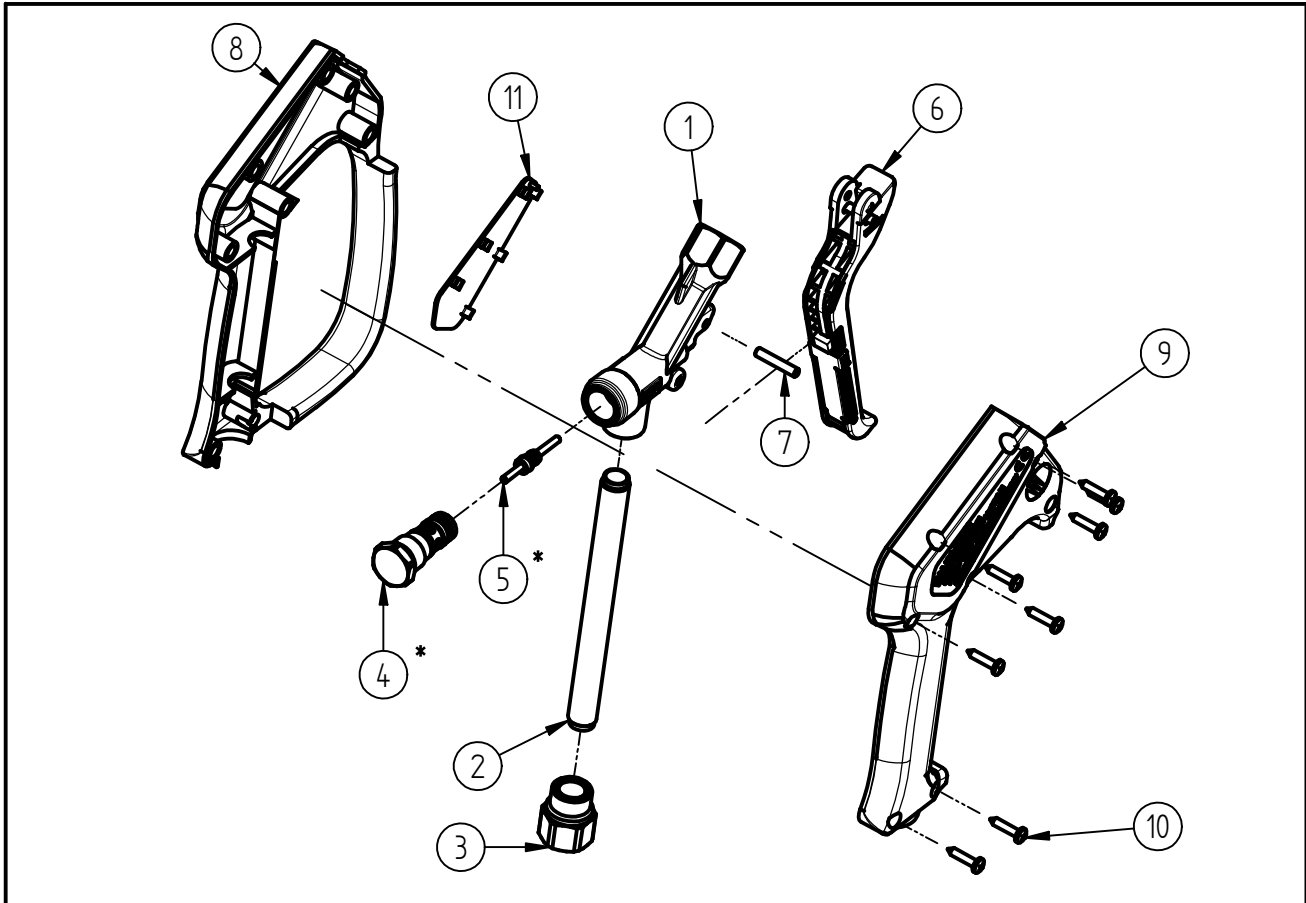

Spare Part
High Pressure Spray Gun ST-2300
 Item-No. 20 2300 500

Pos.	Item-No.	Description
1	01 0007 342	Housing ST-2300/2600 G1/4 female
2	07 0001 397	Pipe inlet
3	01 0002 600	Inlet- nut G3/8 female
4	20 2300 455	Valve TM ST-2300/2600
5	20 2300 380	Piston rod complete
6	20 2300 411	Trigger complete
7	04 0007 081	Axle for trigger
8	02 0008 615	Plastic housing with handle
9	02 0008 620	Plastic housing
10	04 0000 051	Screw 3.5x16
11	02 0008 628	Label yellow

Repair-Kits

Pos.	Item-No.	Description	Pos.	Item-No.	Description
*	20 2300 490	Repair-Kit ST-2300			