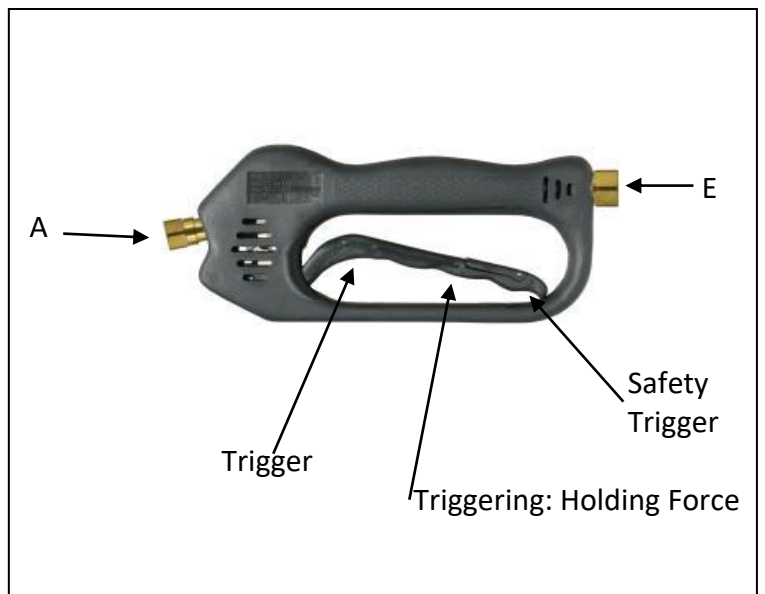

ABN 23 604 979 688 Nerta QLD Pty Ltd t/as Chiefs Australia

ST-601 Inline Wash Gun Technical Information

		E	A			
Item No.	Description	Inlet	Outlet	Housing	Trigger	Lock
ST-601	200601600	3/8" F	1/4" F	Black	Black	Black
ST-601 Blue	600601605	3/8" F	1/4" F	Black	Blue	Blue
ST-601 NPT	600601610	3/8" F NPT	1/4" F NPT	Black	Black	Blue

Pressure:	275 Bar / 4000 PSI		
Temperature:	150° C		
Flow Rate:	45 LPM		
Pressure Drop:	10 Bar (145 PSI)@ 30 LPM		
Trigger Force:	100 Bar-1450 PSI : 56N, 22N		
	200 Bar-2900PSI : 101N, 35N		
	275 Bar-4000PSI : 134N, 42N		
Weight:	.65 KG		

P: 07 5493 8868
M: 0476 350 552
A: 3/6 Textile Avenue Warana QLD 4575
E: clientsupport@chiefsaustralia.com
chiefsaustralia.com

KENOTEK